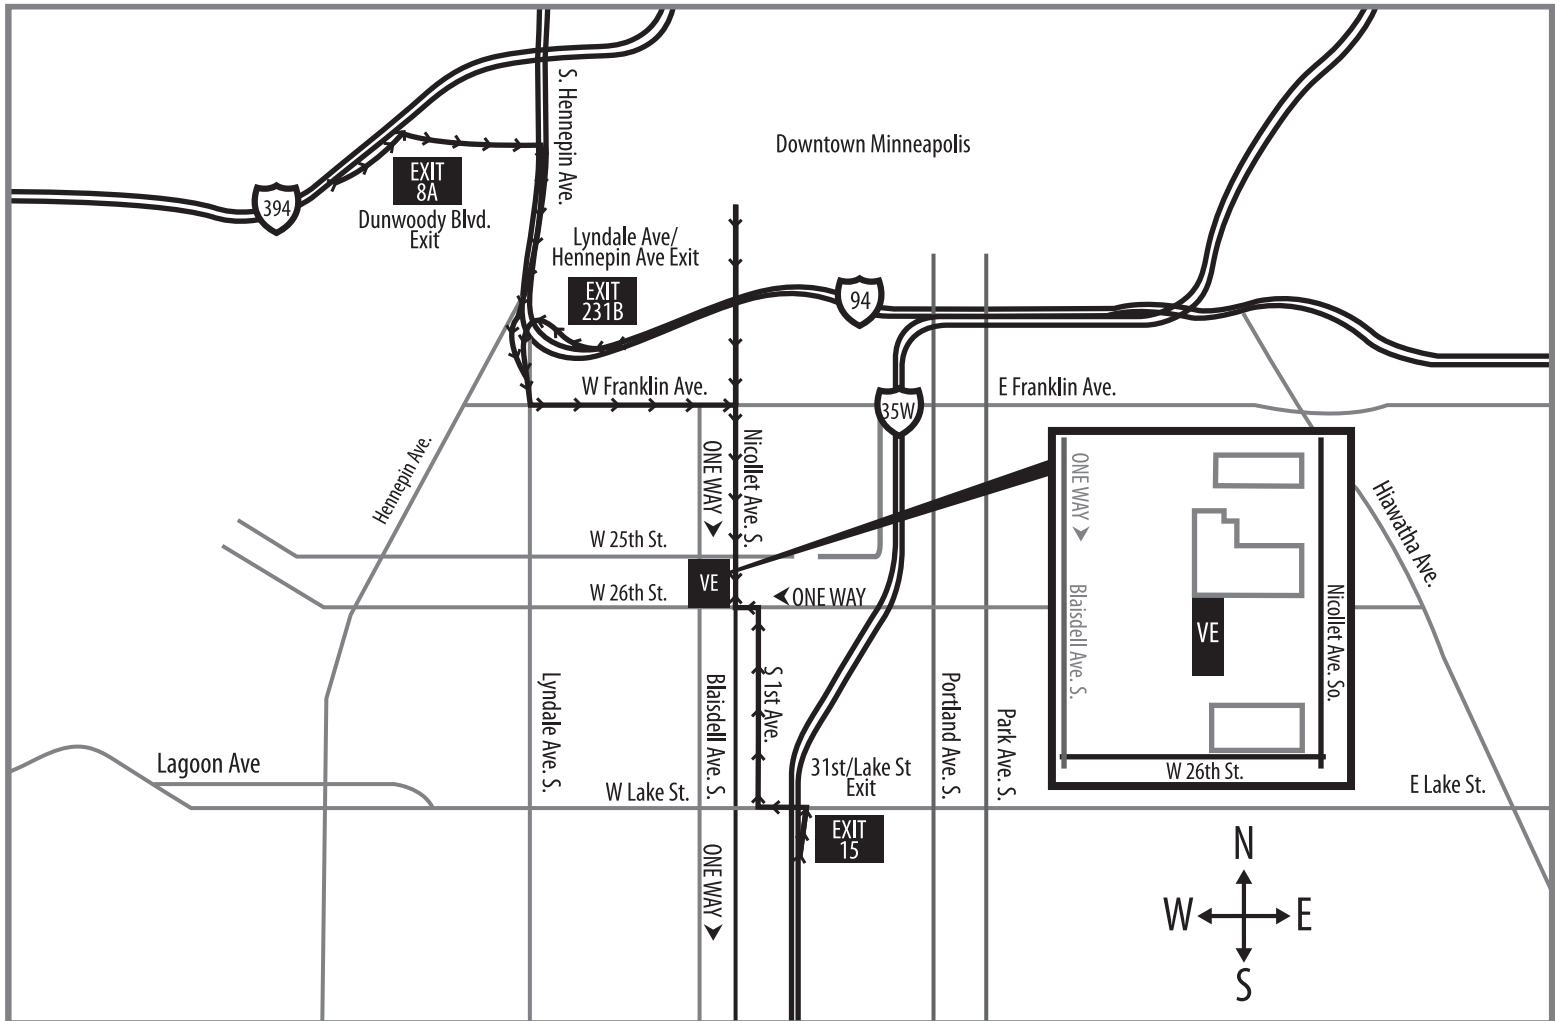

Driving Directions to Vertical Endeavors - Minneapolis

VERTICAL ENDEAVORS—MPLS

2540 Nicollet Ave. S.
 Minneapolis, MN 55404
 p: 612.436.1470

FROM THE SOUTH:

- Take 35W North to Exit 15-31st/Lake St. Exit
- Turn left E Lake St.
- Turn right onto S 1st Ave.
- Turn left onto E 26th St. and get into the right lane (one way)
- Take the 1st right onto Nicollet Ave.
- Vertical Endeavors will be on your immediate left

FROM THE NORTH or EAST:

- Take 94 West to Exit-231B-Lyndale Ave./Hennepin Ave.
- Take the Lyndale Ave. South/Lyndale Ave. North ramp
- Turn slight left and head south onto Lyndale Ave. S.
- Take first left onto W Franklin Ave.
- Turn right onto Nicollet Ave. S.
- Vertical Endeavors will be on the right

FROM THE NORTHWEST: (Plymouth, Golden Valley Areas)

- Take I-394E toward Minneapolis
- Take Exit 8A-Dunwoody Blvd., toward Hennepin Ave.
- Turn right onto Lyndale Ave. S./Hennepin Ave. S.
- Continue to follow Lyndale Ave. S.
- Turn left onto W Franklin Ave.
- Vertical Endeavors will be on the right